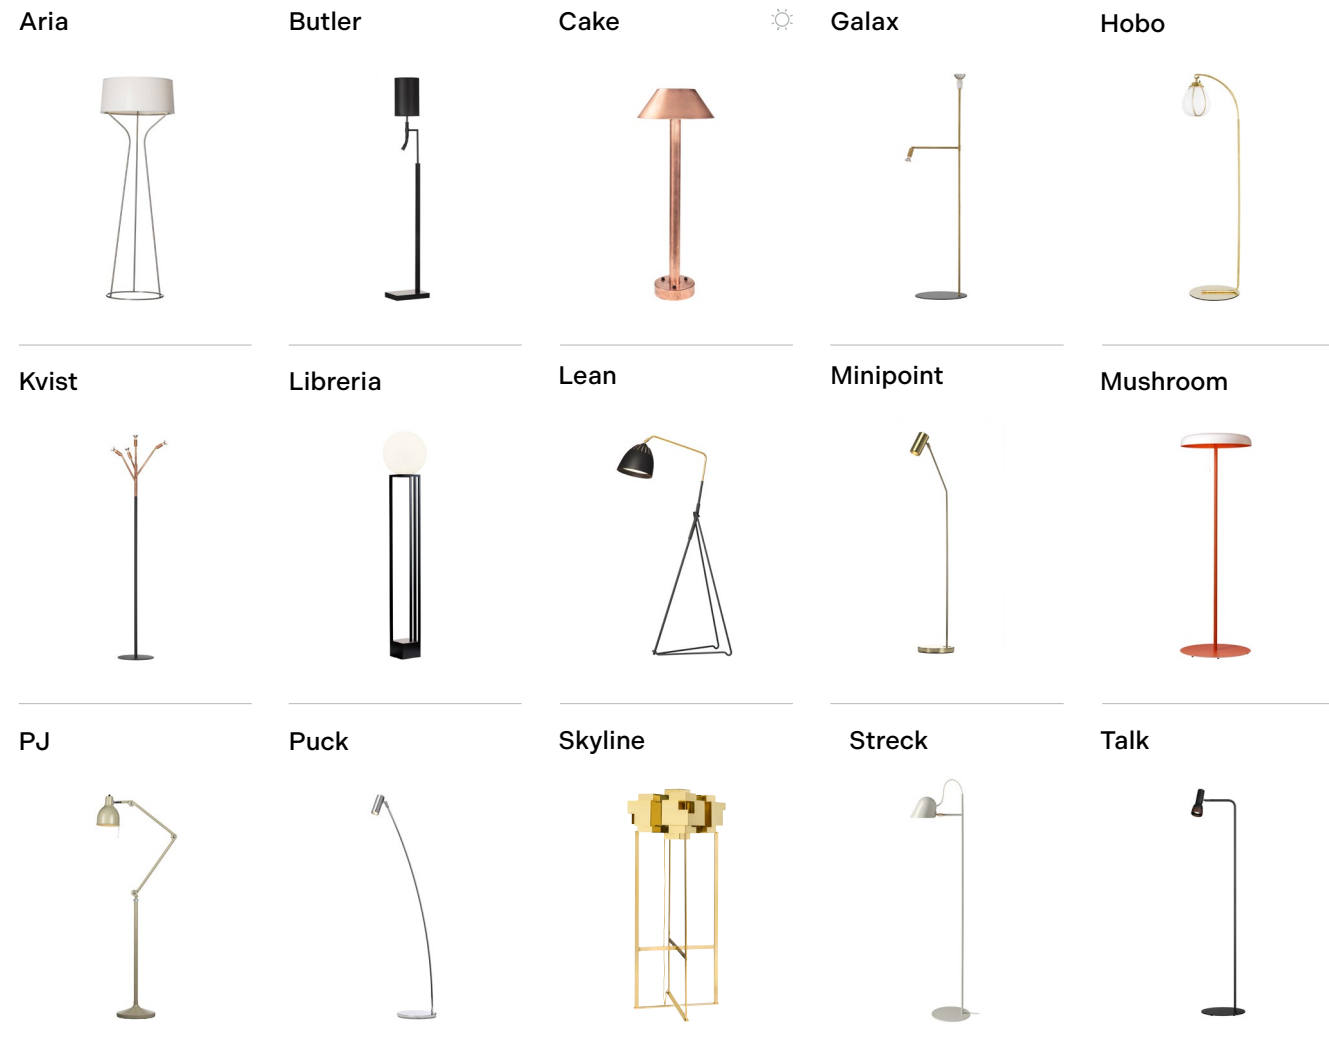

Golvlampor Floor lamps