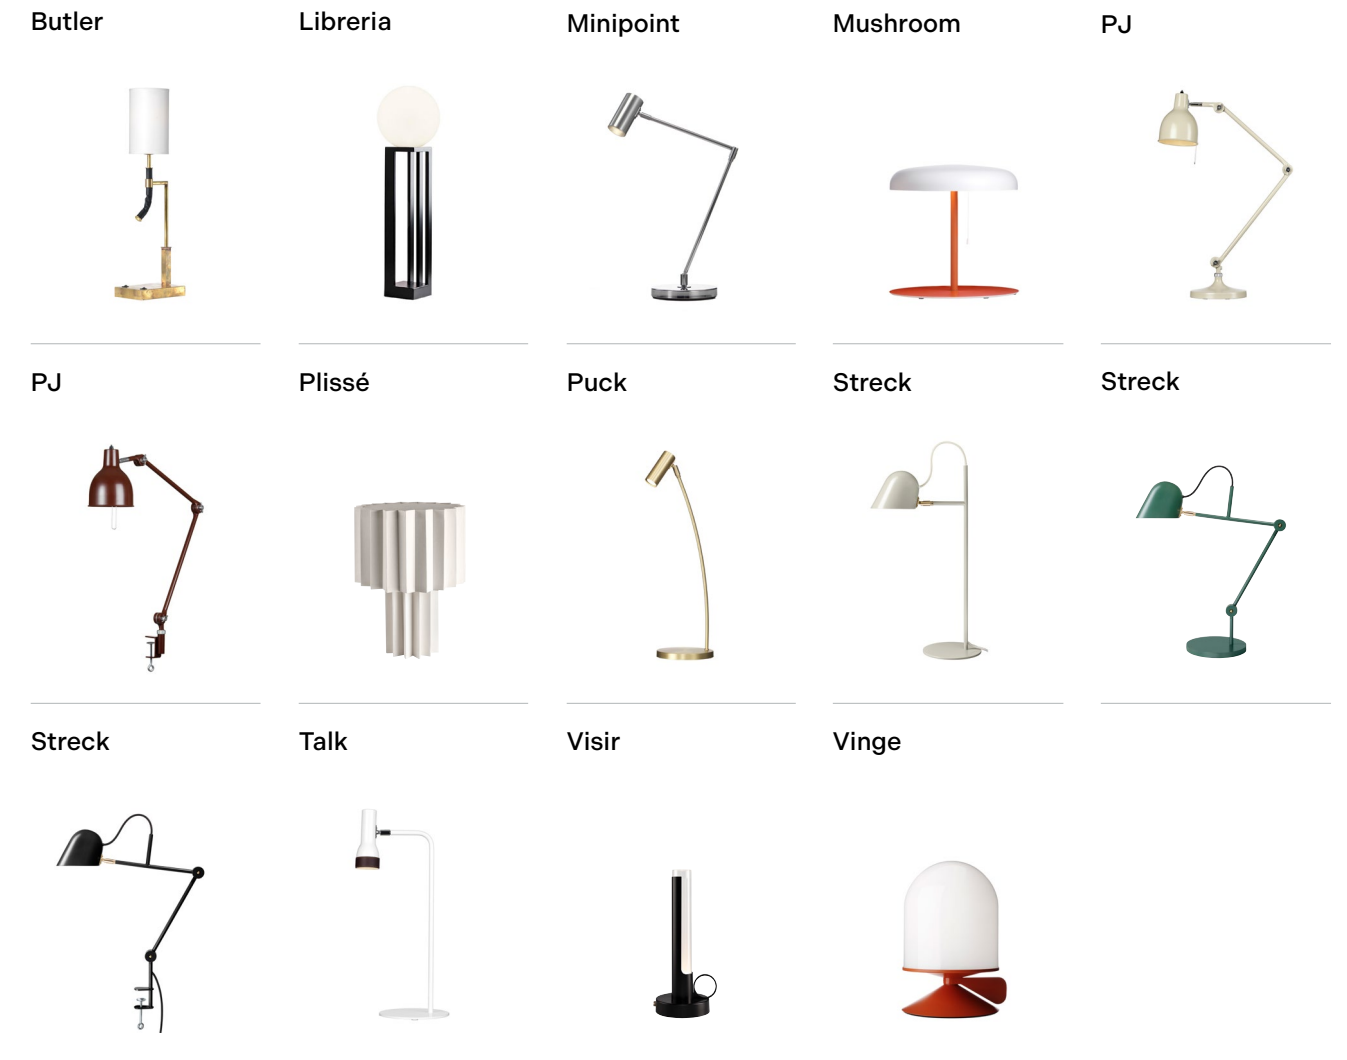

Bordslampor Table lamps